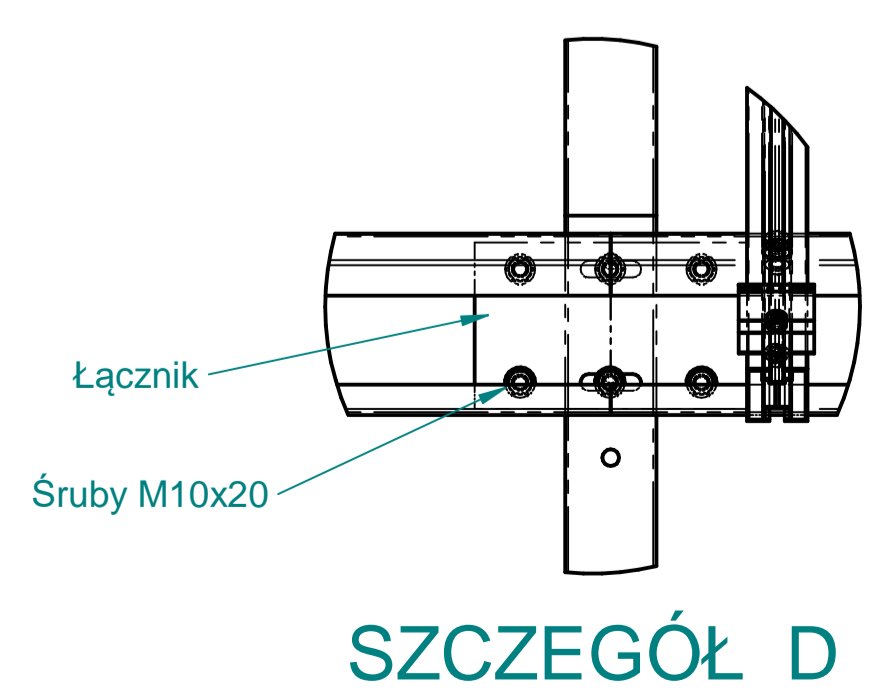

REVISION HISTORY			
REV	DESCRIPTION	DATE	APPROVED

DRAWN	NAME	DATE	UNAM Fotowoltaika
CHECKED			
ENG APPR			
www.unam.pl			TITLE
A1			Rama 15 paneli
FILE NAME: Rama 15 paneli.dft			REV
SCALE:	WEIGHT:	SHEET 1 OF 1	