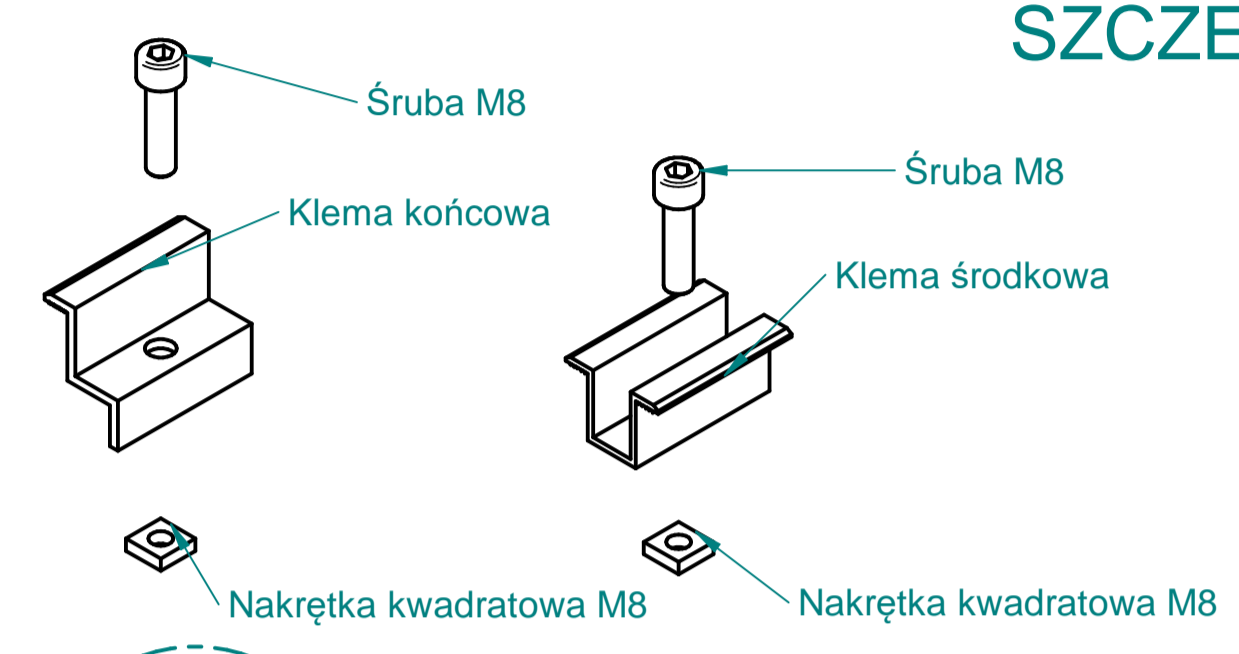

REVISION HISTORY			
REV	DESCRIPTION	DATE	APPROVED

DRAWN	NAME	DATE	UNAM Fotowoltaika
CHECKED			
ENG APPR			
www.unam.pl			TITLE
A1			Rama 15 paneli
FILE NAME: Rama 15 paneli.dft			REV
SCALE:	WEIGHT:	SHEET 1 OF 1	