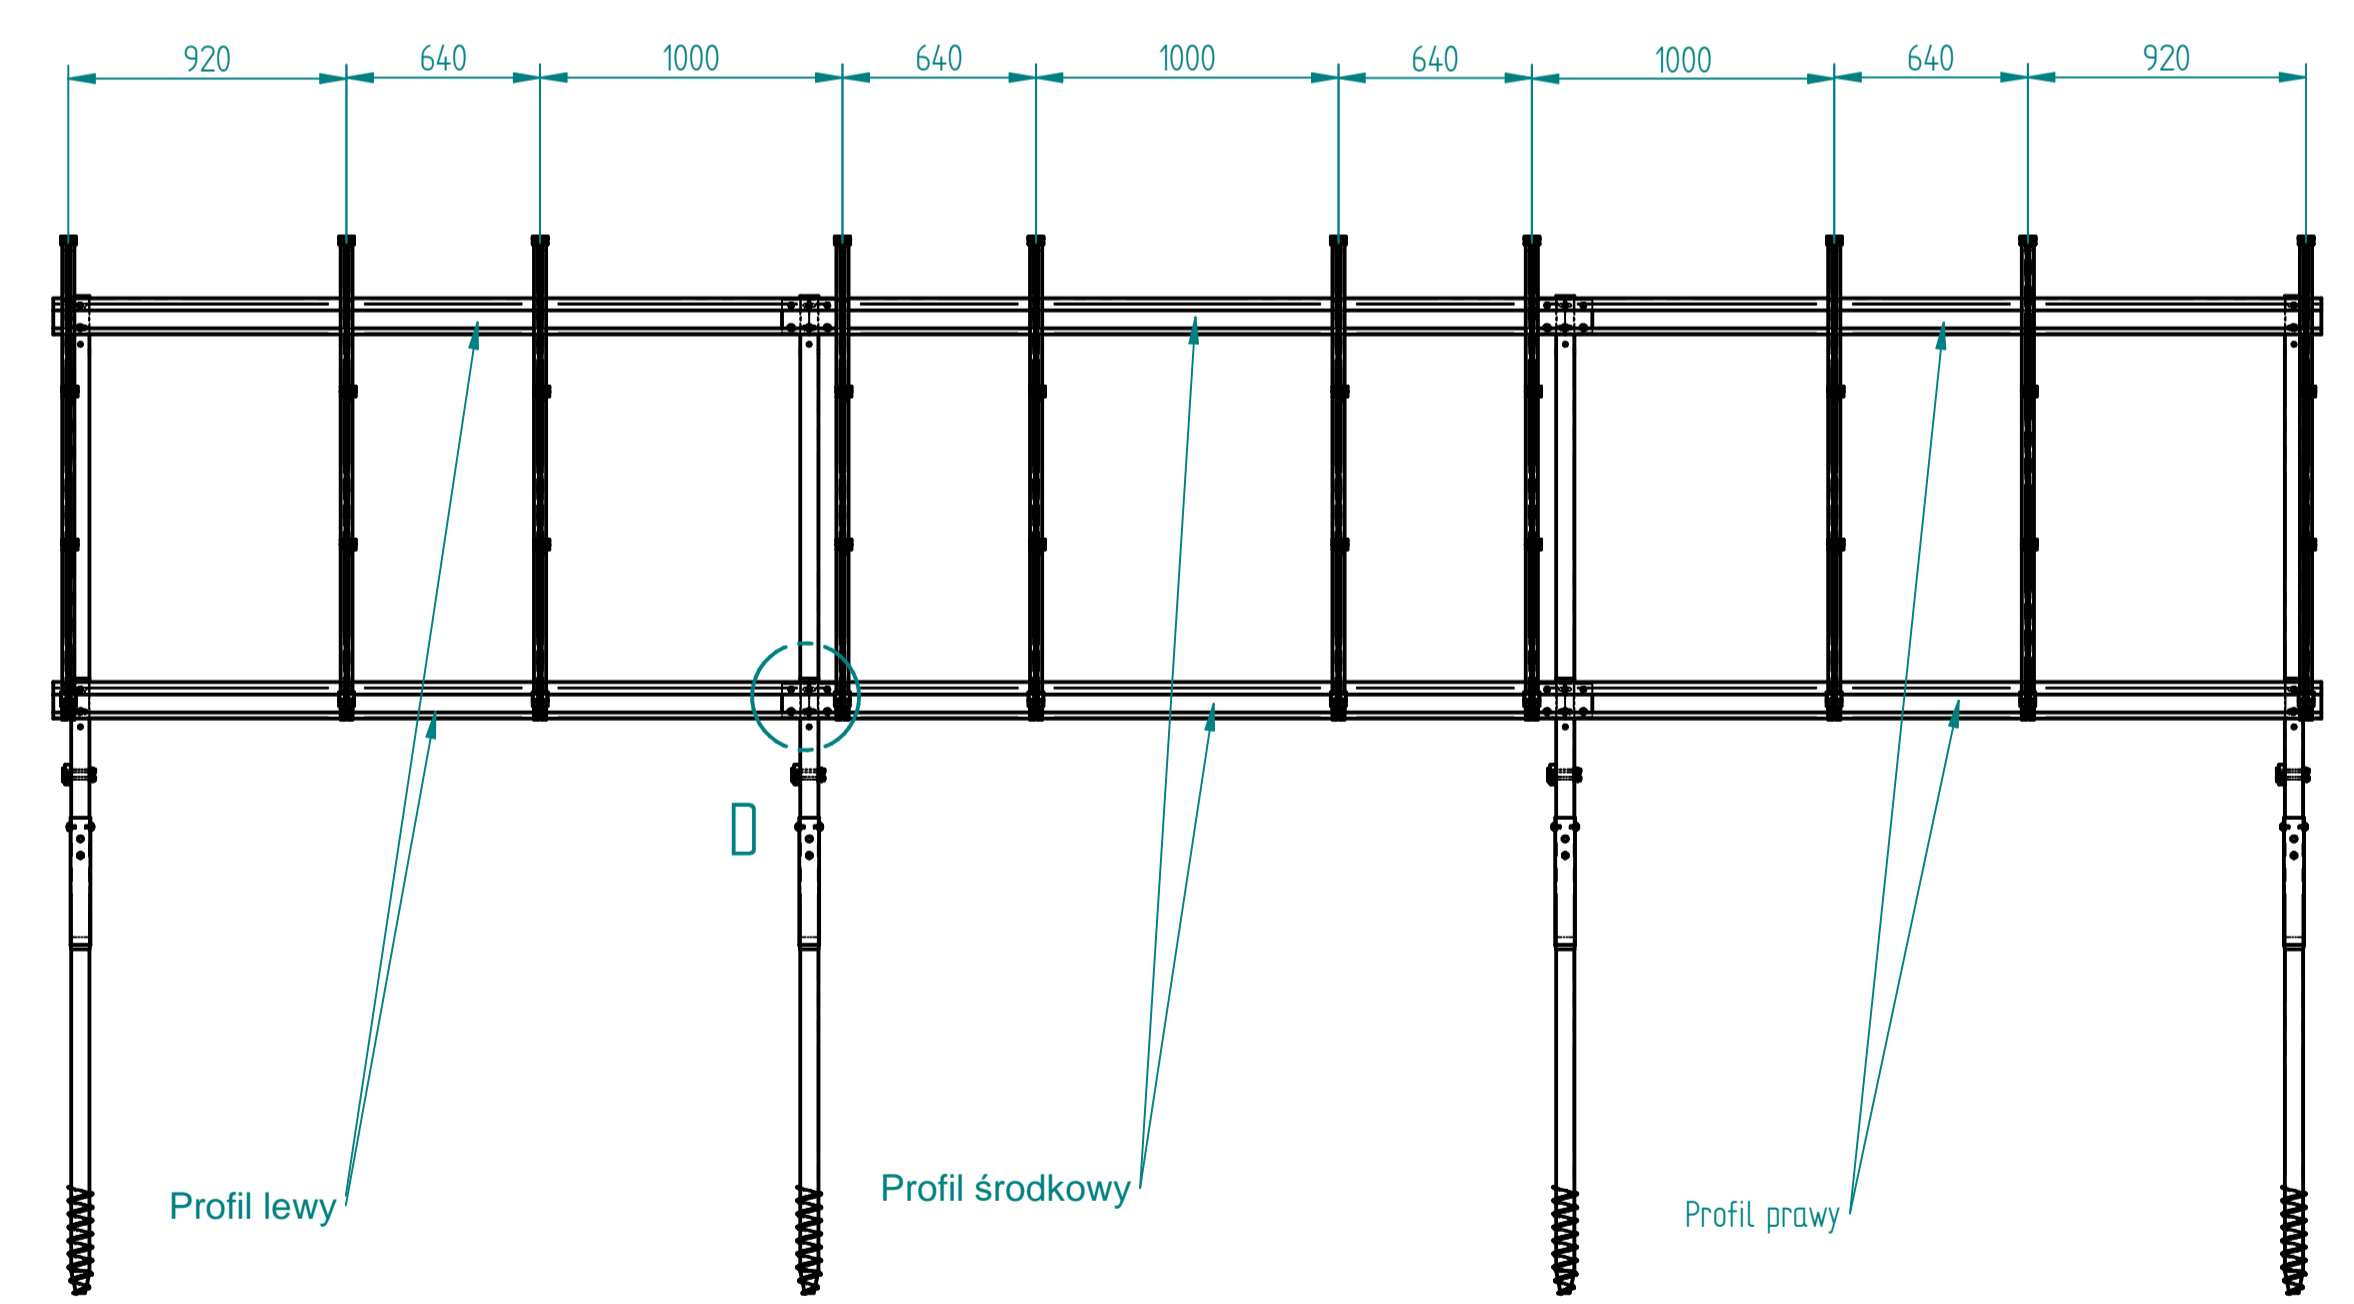

REVISION HISTORY			
REV	DESCRIPTION	DATE	APPROVED

DRAWN	NAME	DATE	UNAM Fotowoltaika
CHECKED			
ENG APPR			
www.unam.pl			TITLE
A1			Rama 15 paneli
FILE NAME: Rama 15 paneli.dft			REV
SCALE:	WEIGHT:	SHEET 1 OF 1	