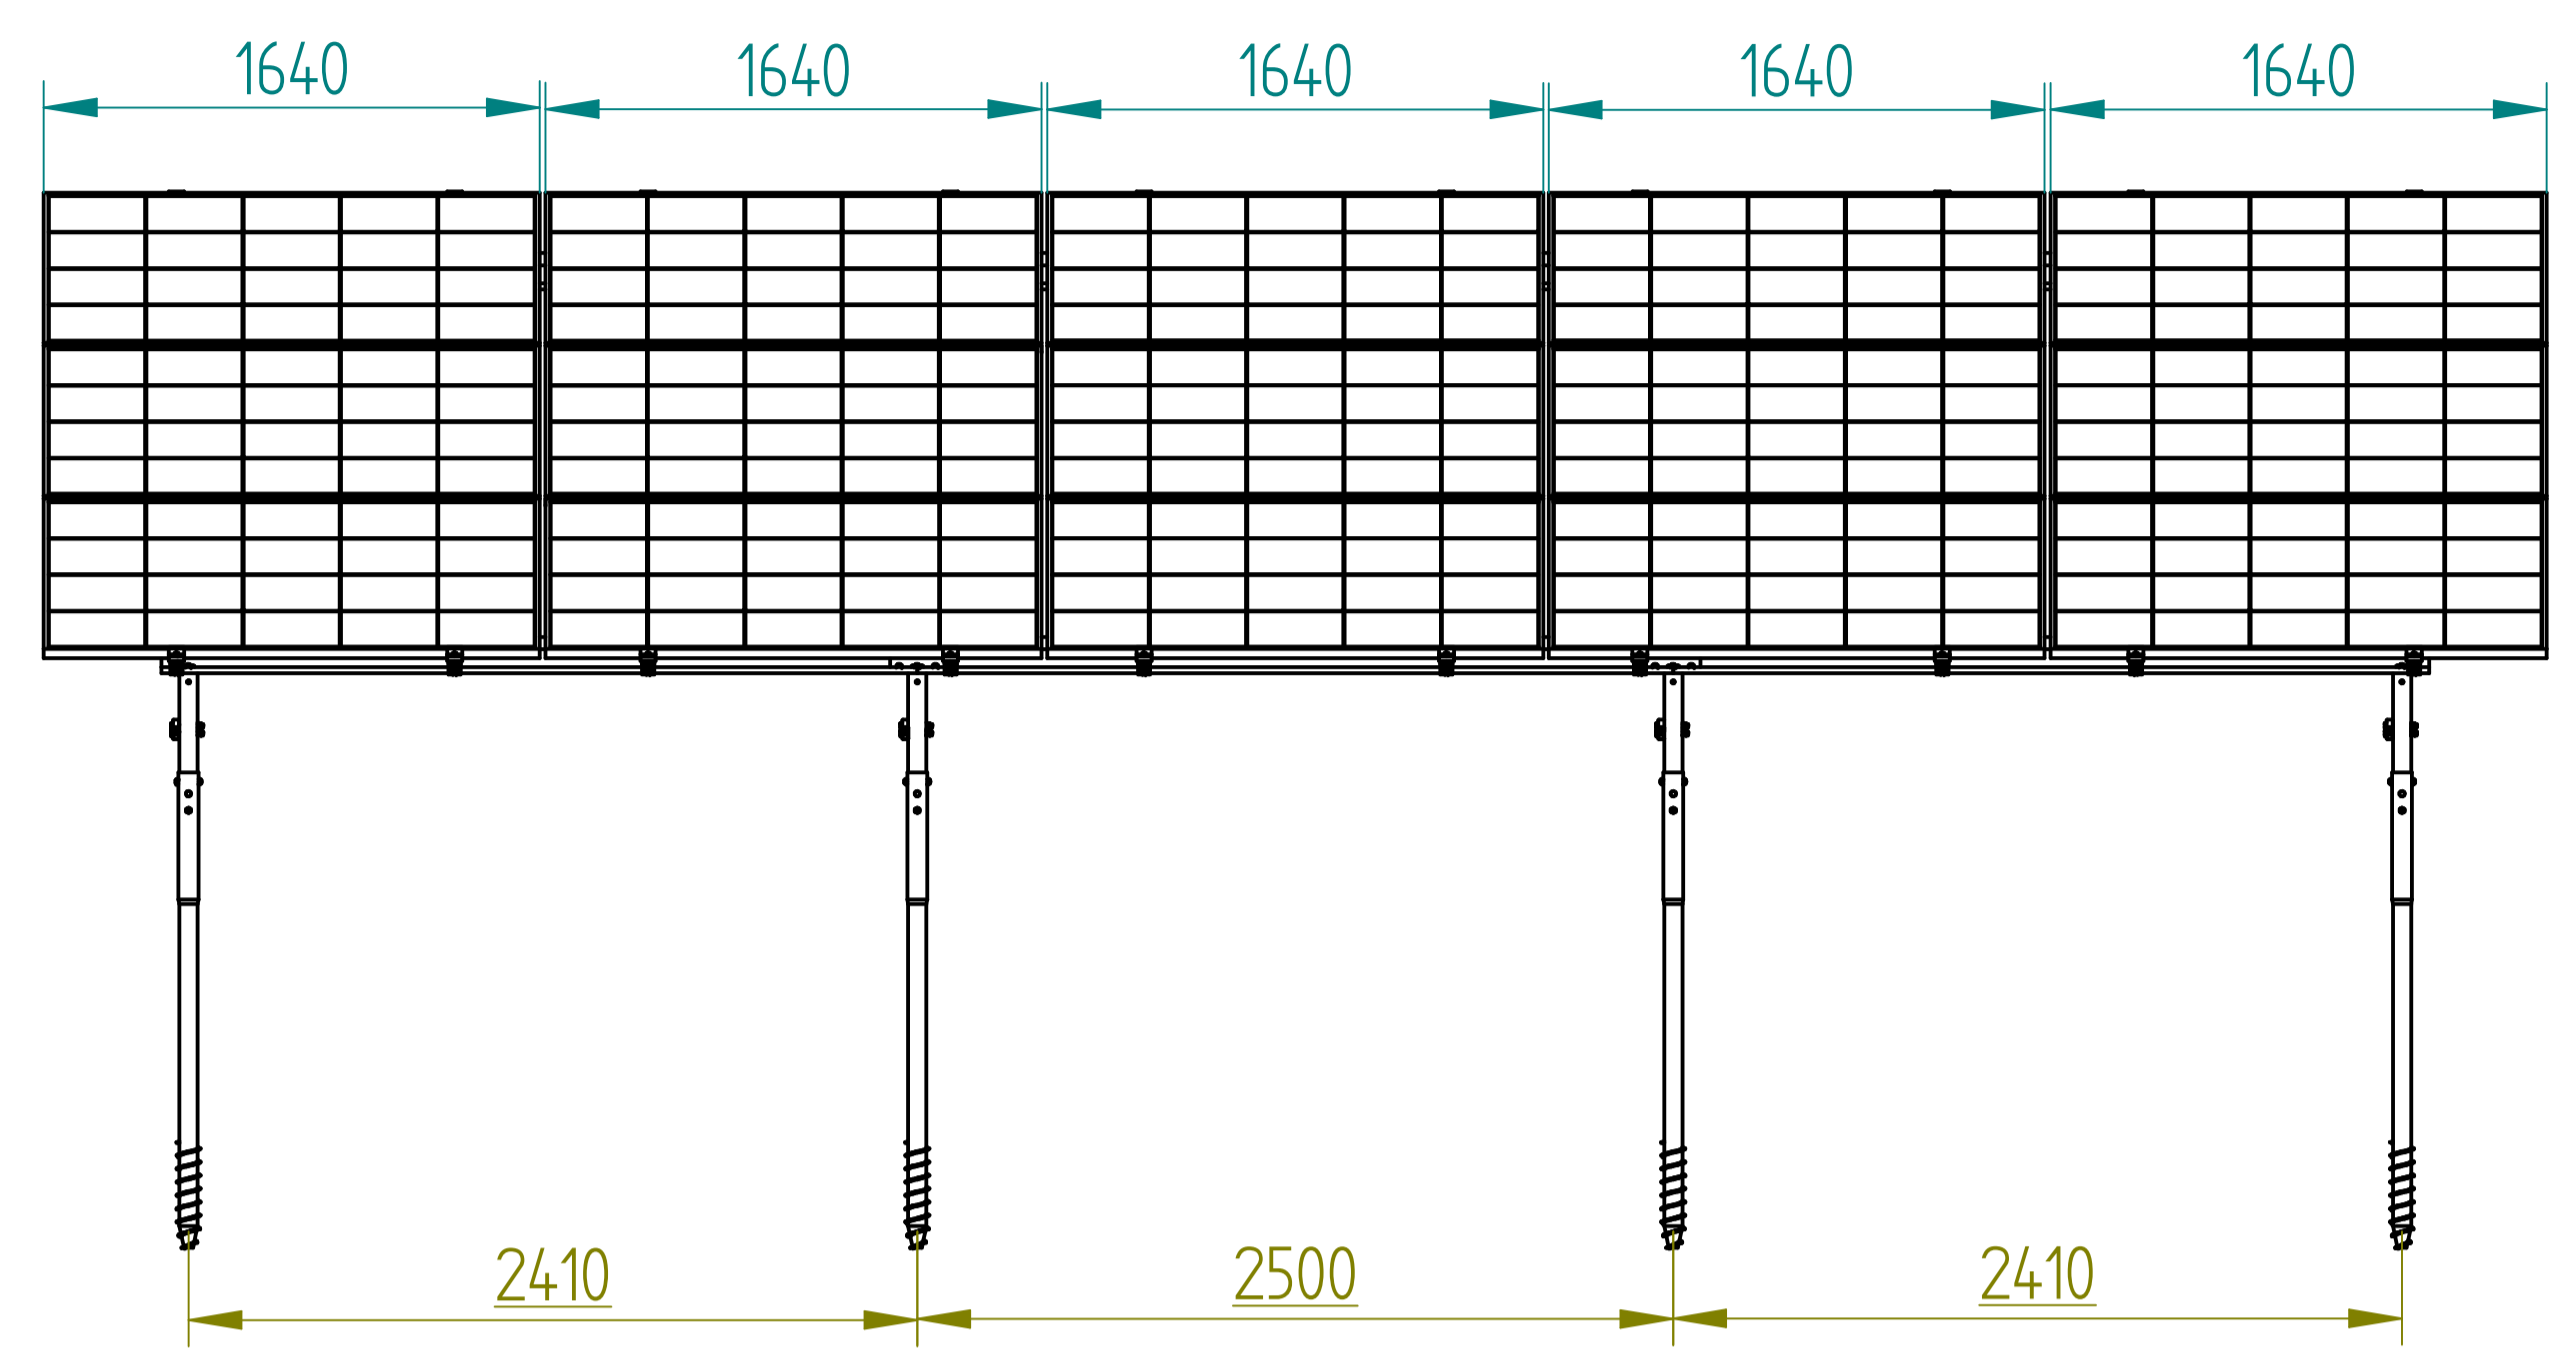

REVISION HISTORY			
REV	DESCRIPTION	DATE	APPROVED

DRAWN	NAME	DATE	UNAM Fotowoltaika
CHECKED			
ENG APPR			
www.unam.pl			TITLE
A1			Rama 15 paneli
FILE NAME: Rama 15 paneli.dft			REV
SCALE:	WEIGHT:	SHEET 1 OF 1	