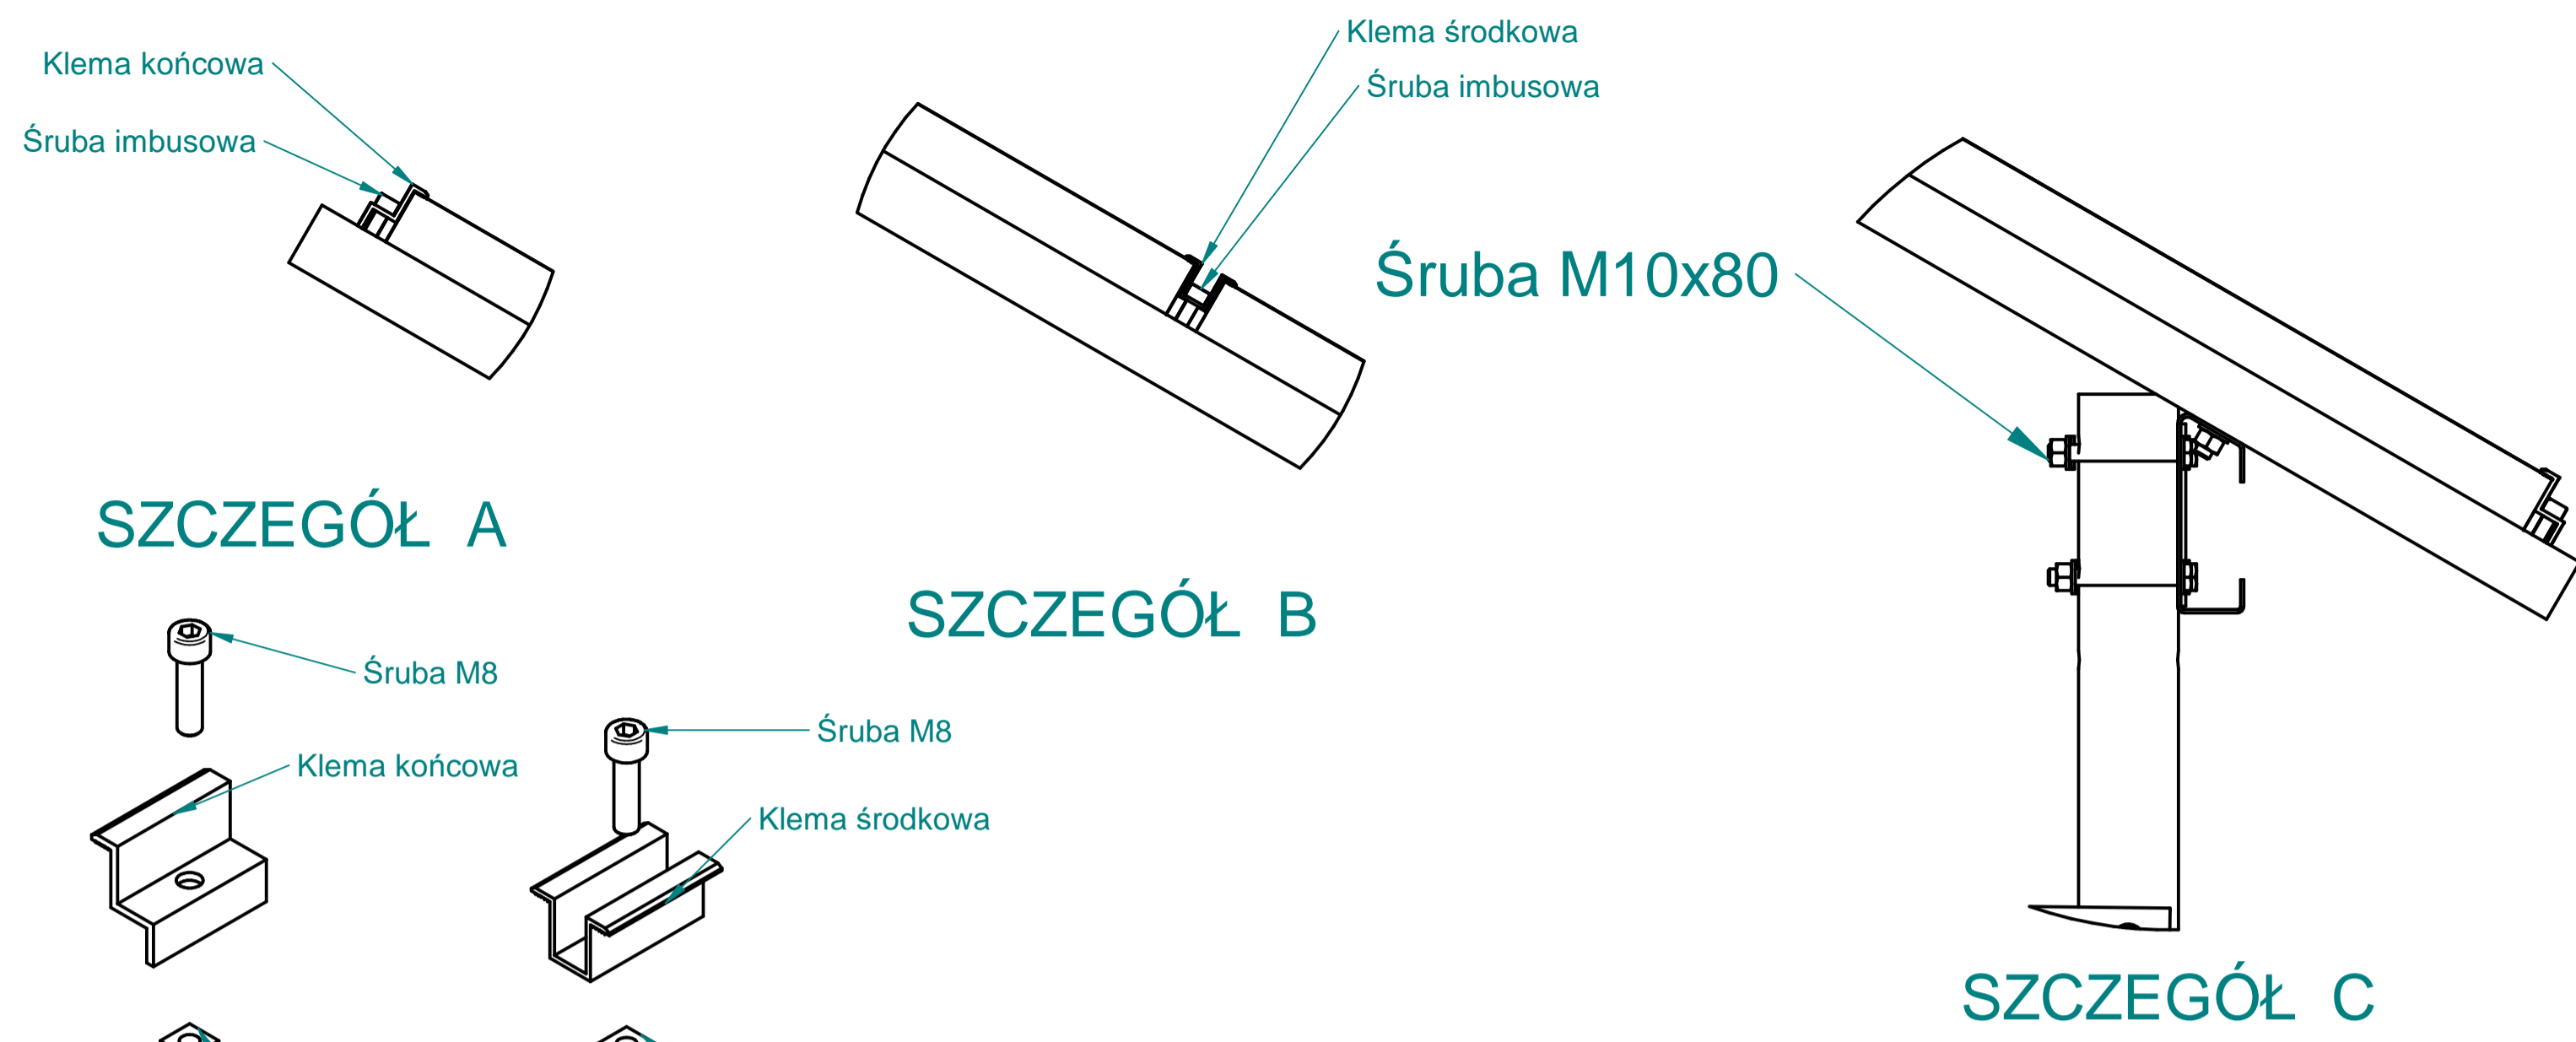

REVISION HISTORY			
REV	DESCRIPTION	DATE	APPROVED

DRAWN	NAME	DATE	UNAM Fotowoltaika
CHECKED			
ENG APPR			
www.unam.pl			TITLE
A1			Rama 15 paneli
FILE NAME: Rama 15 paneli.dft			REV
SCALE:	WEIGHT:	SHEET 1 OF 1	