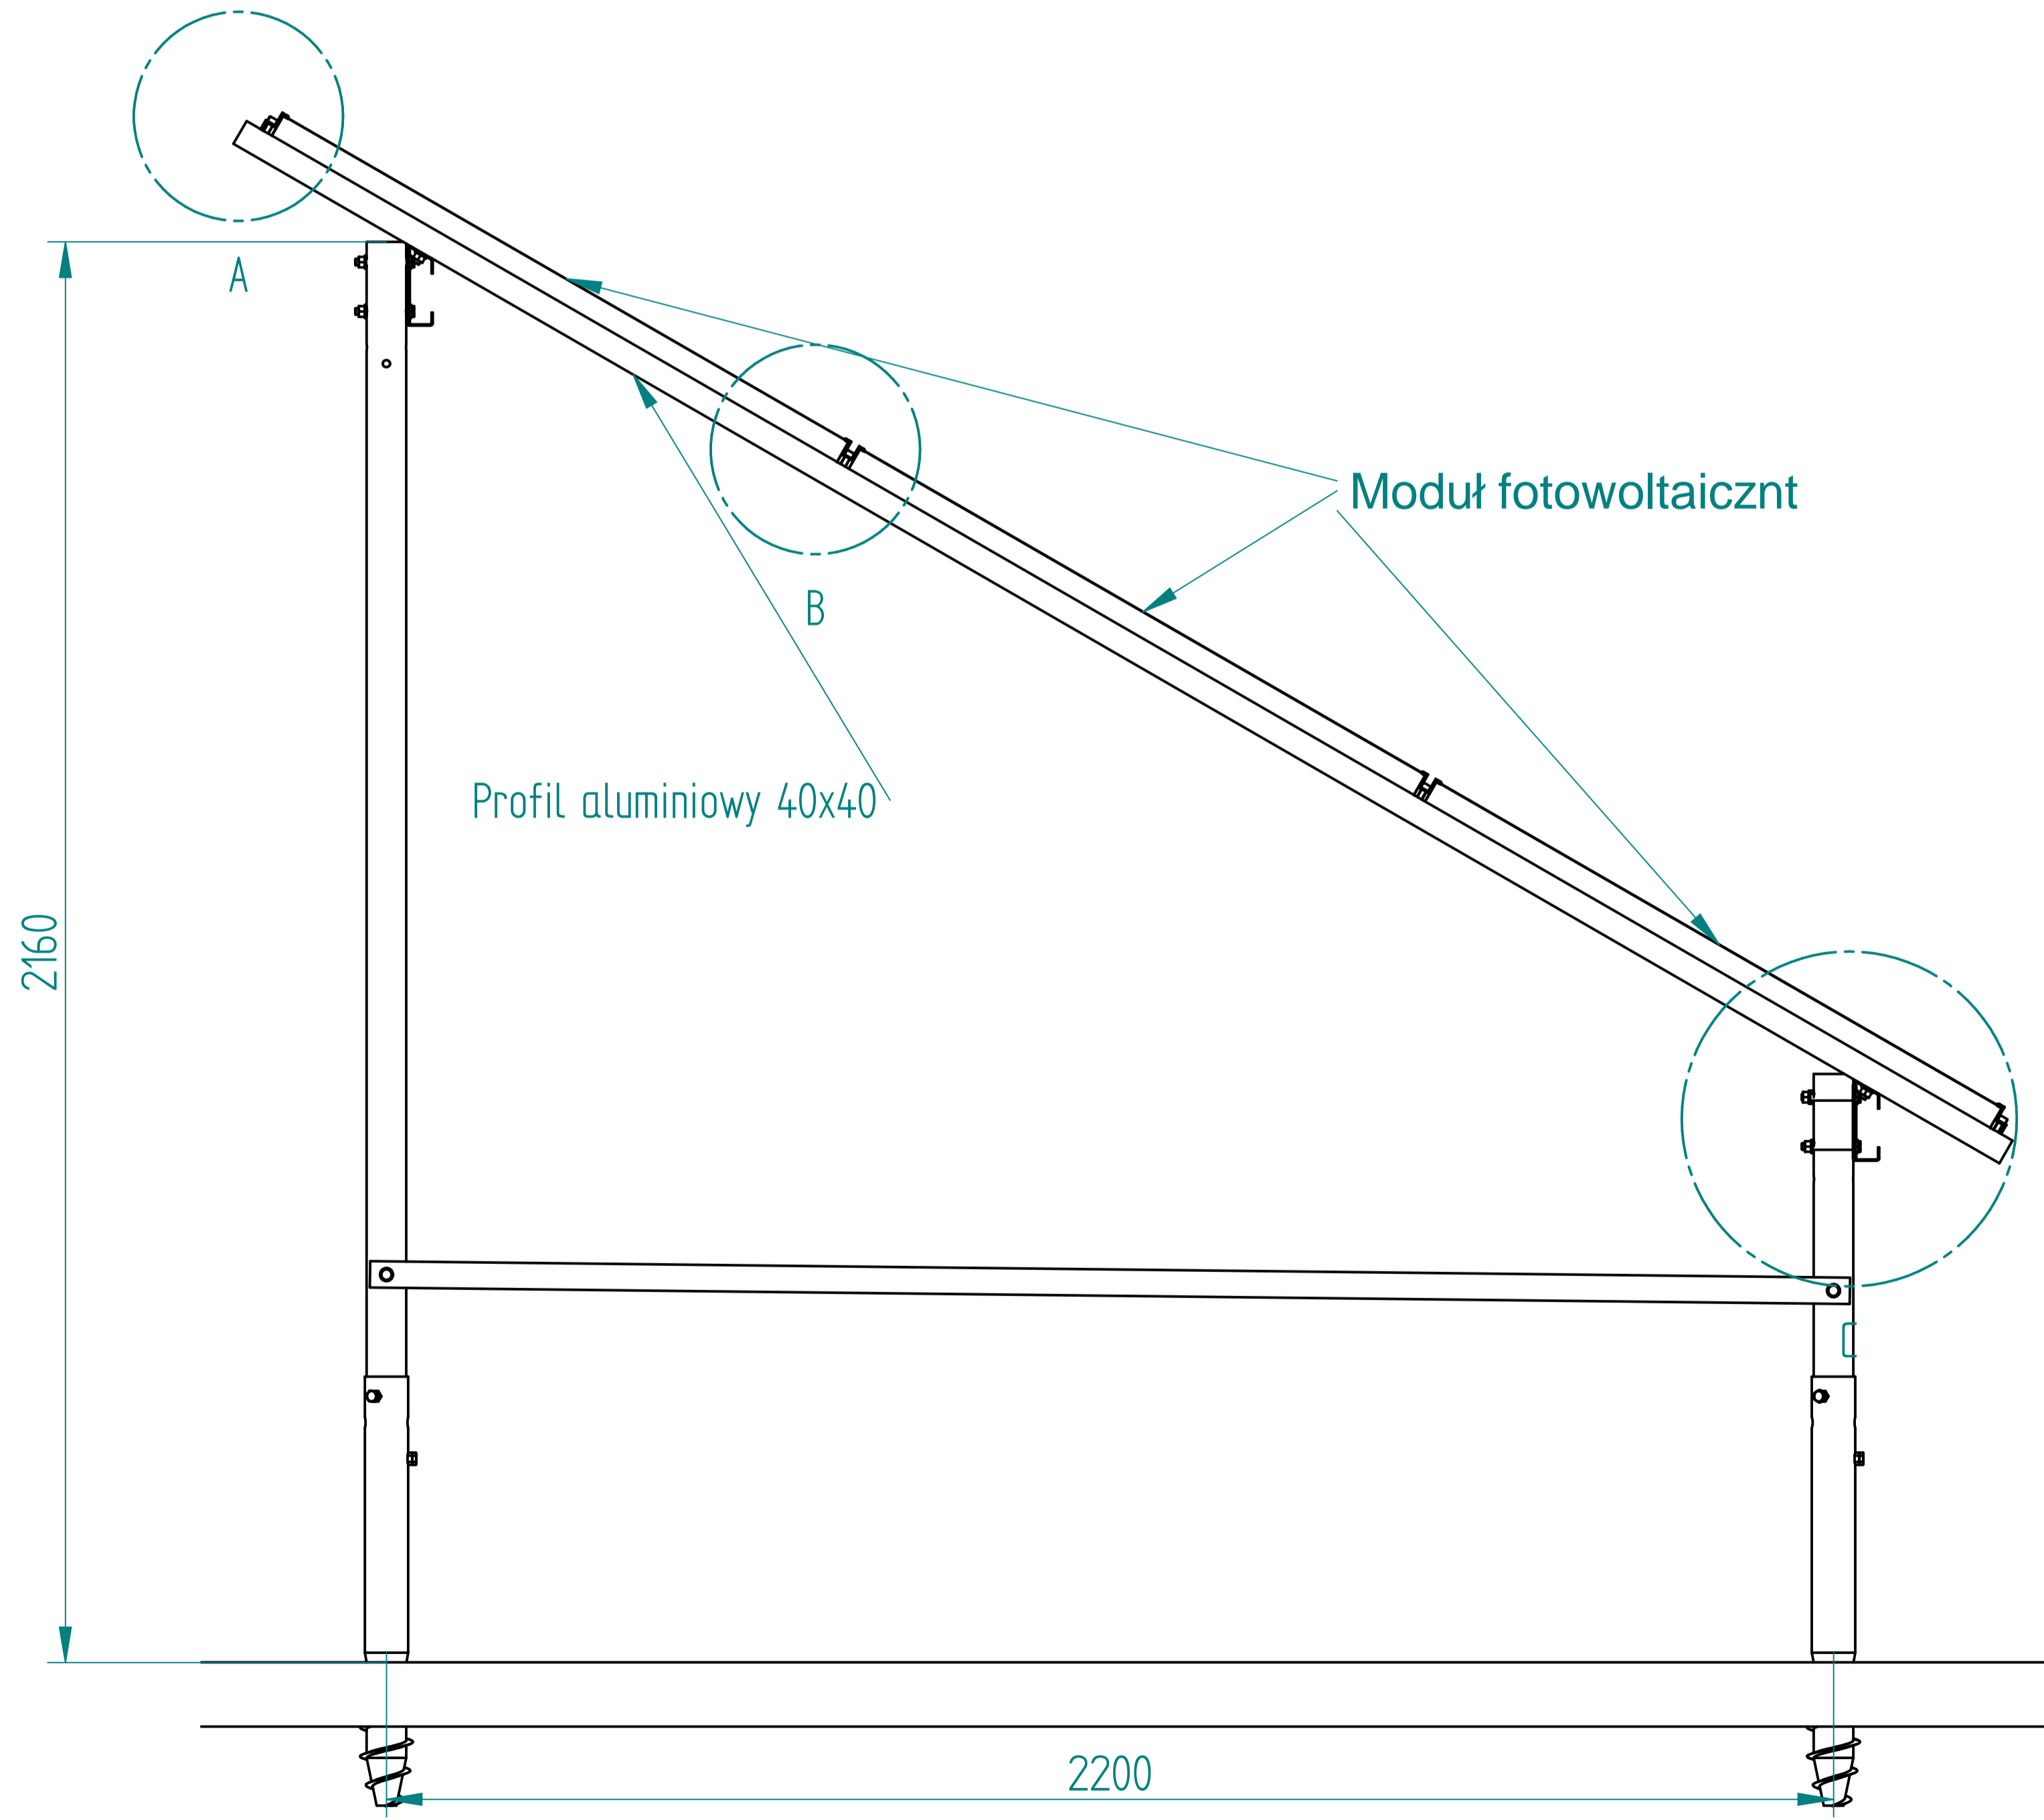

REVISION HISTORY			
REV	DESCRIPTION	DATE	APPROVED

DRAWN	NAME	DATE	UNAM Fotowoltaika
CHECKED			
ENG APPR			
www.unam.pl			TITLE
A1			Rama 15 paneli
FILE NAME: Rama 15 paneli.dft			REV
SCALE:	WEIGHT:	SHEET 1 OF 1	